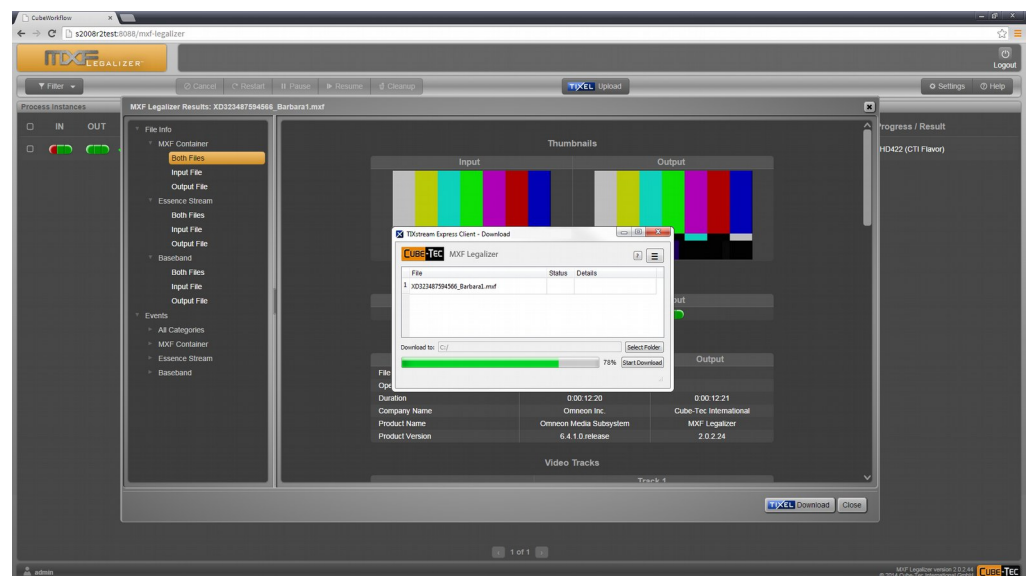

Online Service for Correction of Media Files with Fast Data Transfer

Hannover, Bremen, 09. September 2014

Cube-Tec International is specialized in quality assurance solutions for large media archives. MXF Legalizer converts video files of different sources into standards compliant MXF files that interoperate perfectly with products from different manufacturers. Broadcasters and large media service providers usually install MXF Legalizer in their internal networks. However, various production houses asked for a cloud-based SaaS solution. Therefore **MXF Legalizer Online Service** has been set up. Interested parties can apply for a free test license during the pilot phase.

TIXstream Express (TXE), provided by data transfer specialist TIXEL, is used for accelerated up- and downloads of MXF files. Seamlessly integrated into this service, TXE enables easy, fast and secure transfer of large files over wide area networks.

Jörg Houpert, Head of Technology, Cube-Tec International: “With the MXF Legalizer Online Service our clients would like to correct media files of up to 100 GB in size – fast, safe and without hassle. With TIXEL, we have found the right partner for the data transfer component. TIXstream Express is a robust and lightweight file transfer solution – easy to integrate into our workflow engine and transparent to the user. The user benefits from reduced up- and downloads times, especially over larger distances.”

“Transferring big files over large geographical distances can be very challenging. A lot of today's business processes need to integrate distributed services at different locations. Cube-Tec's MXF Legalizer Online Service represents a new type of state-of-the-art tools making technology available as a cloud-based service. This is only feasible thanks to cost efficient, secure and high-speed WAN file transfer.