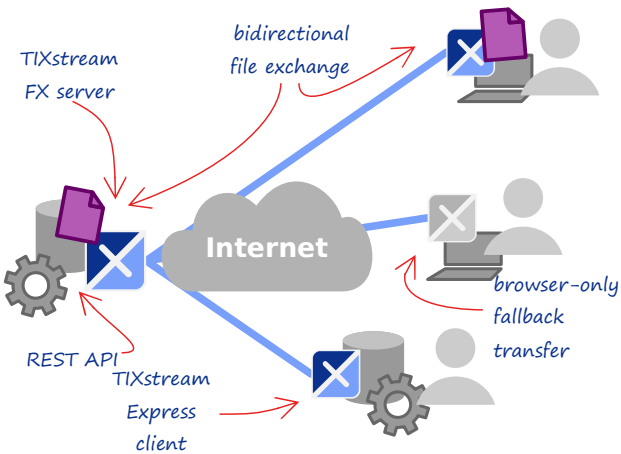

File exchange has become an essential part in today's digital business. Especially bulk data transfers over large distances can become a crucial factor when speed and efficiency matters.

TIXstream FX is TIXEL's light-weight turn-key solution for high performance file exchange, focused on ultimate user experience. It allows you to optimize your file-based workflows using standard web technology along with TIXEL's bullet

proof transfer acceleration engine. It is easy to set up and integrate and delivers maximum speed.

As opposed to typical cloud services it is entirely operated in your IT. So you keep full control over your data and avoid time-consuming extra transfers.

TIXstream FX is the smart alternative to file sharing services in the cloud and full-blown on-premise content management systems.

Seamless Integration
Easy configuration allows smooth integration in your workflows

Great User Experience
Clear web interface for regular and spontaneous up- and downloads

High Performance
Secure file transfers at maximum speed with TIXstream Express

HOW IT WORKS

As a scalable solution TIXstream FX perfectly grows with evolving requirements. It runs as a stand-alone turn-key solution and smoothly fits into your environment.