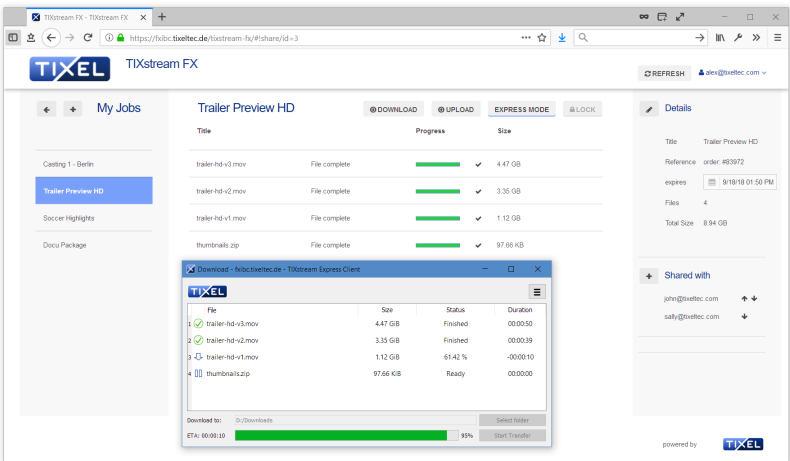

File exchange has become an essential part in today's digital business. Especially bulk data transfers over large distances can become a crucial factor when speed and efficiency matters.

TIXstream FX is TIXEL's light-weight turn-key solution for high performance file exchange, focused on ultimate user experience. It allows you to optimize your file-based workflows using standard web technology along with TIXEL's bullet

proof transfer acceleration engine. It is easy to set up and integrate and delivers maximum speed.

As opposed to typical cloud services it is entirely operated in your IT. So you keep full control over your data and avoid time-consuming extra transfers.

TIXstream FX is the smart alternative to file sharing services in the cloud and full-blown on-premise content management systems.

Seamless Integration
Easy configuration allows smooth integration in your workflows

Great User Experience
Clear web interface for regular and spontaneous up- and downloads

High Performance
Secure file transfers at maximum speed with TIXstream Express

HOW IT WORKS

As a scalable solution TIXstream FX perfectly grows with evolving requirements. It runs as a stand-alone turn-key solution and smoothly fits into your environment.

- TIXstream FX is set up and operated by your IT - on-premise or in your cloud data center
- You define who may upload or download files
- Files are directly uploaded to (and downloaded from) your server via web browser or with our TIXstream Express (TXE) client application
- TIXstream FX can also be controlled by your processes via a light-weight REST-AP

WHAT YOU GET

- Clear user interface for easy one-click file exchange
- Easy access for regular and one-time users
- Works with any standard web browser on desktop or mobile devices - no software installation at end user device required (browser-only operation)
- Native TXE client application for Windows, Linux and macOS, seamlessly integrated into browser based UI
- Fast and secure transfers on any network over any distance
- Easily customizable, including meta-data editing and workflow integration