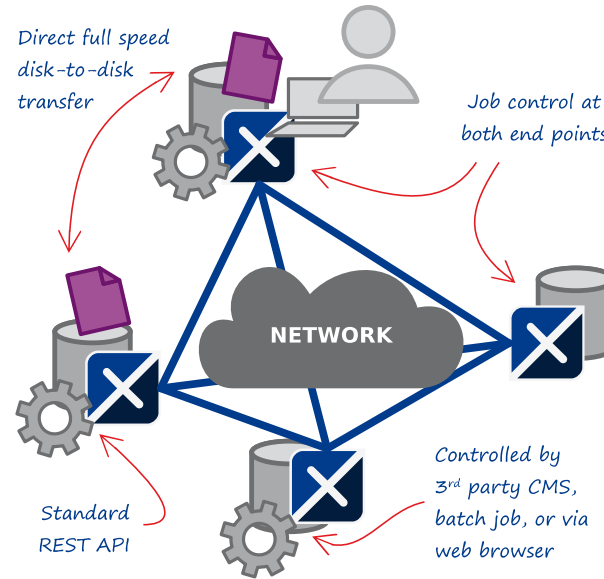

HIGH SECURITY

- Secured by proven standard AES
- State-of-the-art TLS
- Fast CPU-efficient encryption

ROCK SOLID

- Maximum resilience
- Automatic transfer recovery
- HA cluster option

EASY INTEGRATION

- Lightweight REST API
- Perfect for multivendor setups
- Firewall friendly
- Easy deployment

READY TO GO

- Clear intuitive user interface
- Designed for ad hoc use
- Web based administration

TIXstream MFT

CORPORATE FILE TRANSFER

- Maximum file transfer performance independent of content and size
- Process driven internal and external asset exchange
- Decentralized job and queue management at both end points
- Perfectly fits in heterogeneous multi-vendor environments
- Enterprise features: check-sums, watch folders, resume, central management and more
- Secure single- and multi-destination file transfers
- On-the-fly lossless raw image compression option