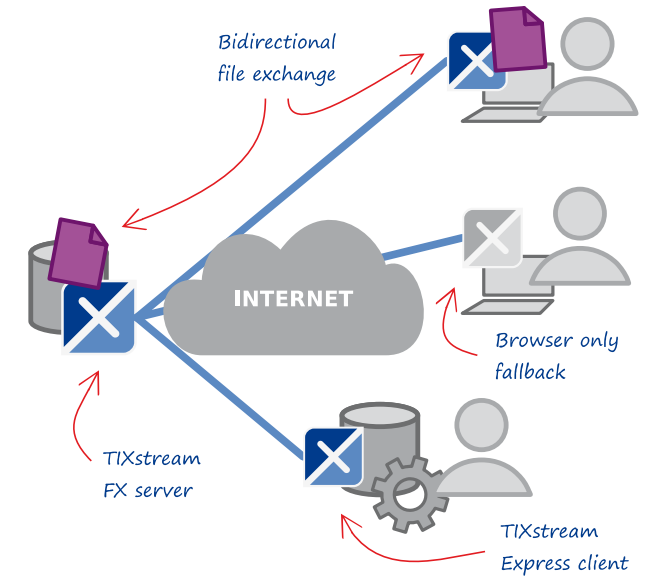

READY TO GO

- Clear intuitive user interface
- Designed for ad hoc use
- Web based administration

TIXstream MFT

CORPORATE FILE TRANSFER

- Maximum file transfer performance independent of content and size
- Process driven internal and external asset exchange
- Decentralized job and queue management at both end points
- Perfectly fits in heterogeneous multi-vendor environments
- Enterprise features: check-sums, watch folders, resume, central management and more
- Secure single- and multi-destination file transfers
- On-the-fly lossless raw image compression option

Direct relay transfers with combined MFT and FX

TIXstream FX

INTERNET FILE EXCHANGE

- Easy-to-use fast file transfer for everyone
- Web based file exchange under your control
- Runs on-premise or at your preferred cloud data center
- Acceleration and transfer recovery with TIXstream Express Client plus browser-only access
- Easily customizable, including meta-data handling
- Minimum integration effort: operates stand alone as well as with MFT or embedded in your web application